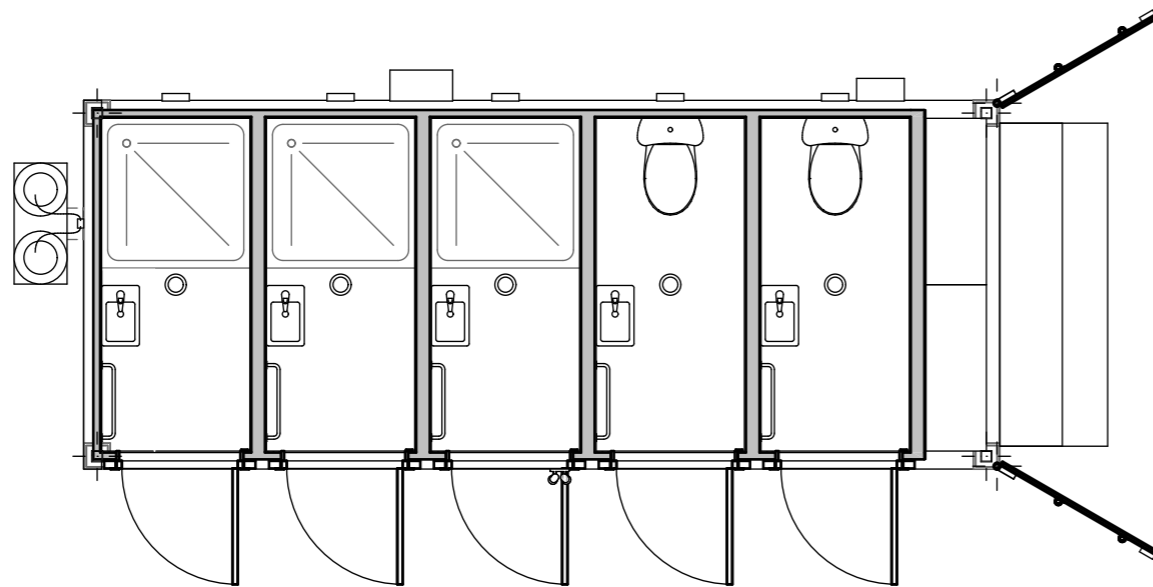

FRONT VIEW

REAR VIEW

PLAN

STORAGE

REGISTERED
 DESIGNS
 NOT TO BE COPIED

Not to be copied - Property of Winder's Tinyhouse Factory

WTF
WINDER'S TINYHOUSE FACTORY

www.winder.co.nz

**SHOWER UNIT (3) +
WC (2) + STORAGE**
20 Ft Container

SHEET TITLE: Presentation Plan	
SCALE: 1:50 @ A3	
ISSUED:	23/04/2019
PROJECT #:	#Pln

SHEET	102
REV	