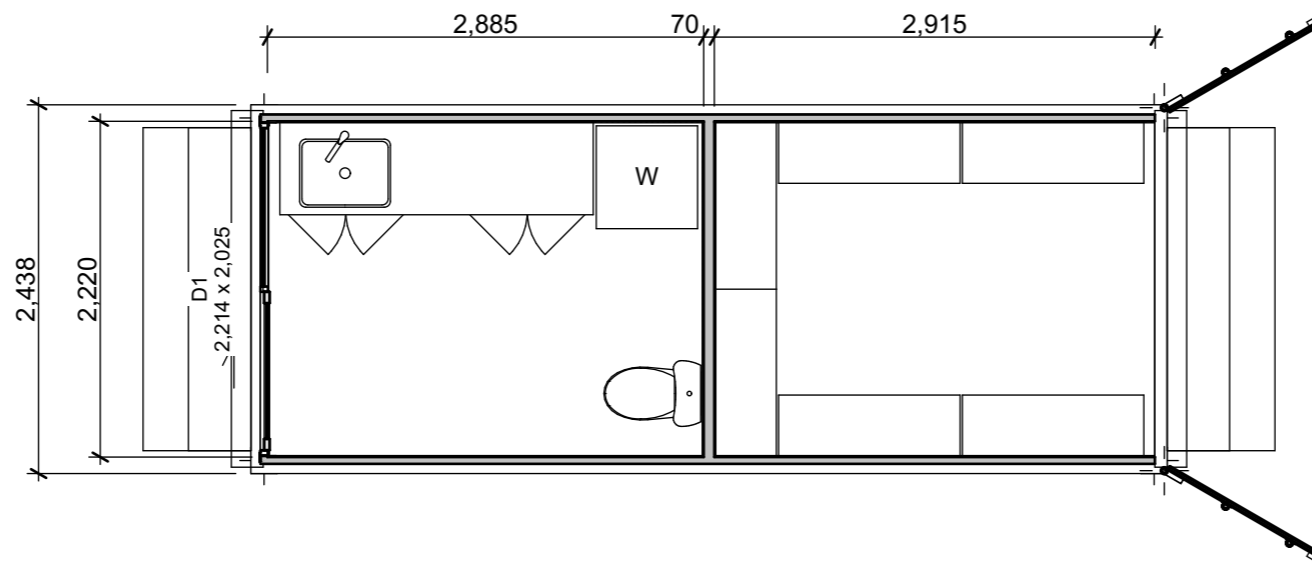

GLASS DOORS

CONTAINER DOORS

REGISTERED
 DESIGNS
 NOT TO BE COPIED

PLAN

Not to be copied - Property of Winder's Tinyhouse Factory

www.winder.co.nz

20FT outhouse + STORAGE
 20 Ft Container

SHEET TITLE:	Presentation Plan
SCALE:	1:50 @ A3
ISSUED:	23/04/2019
PROJECT #:	#Pln