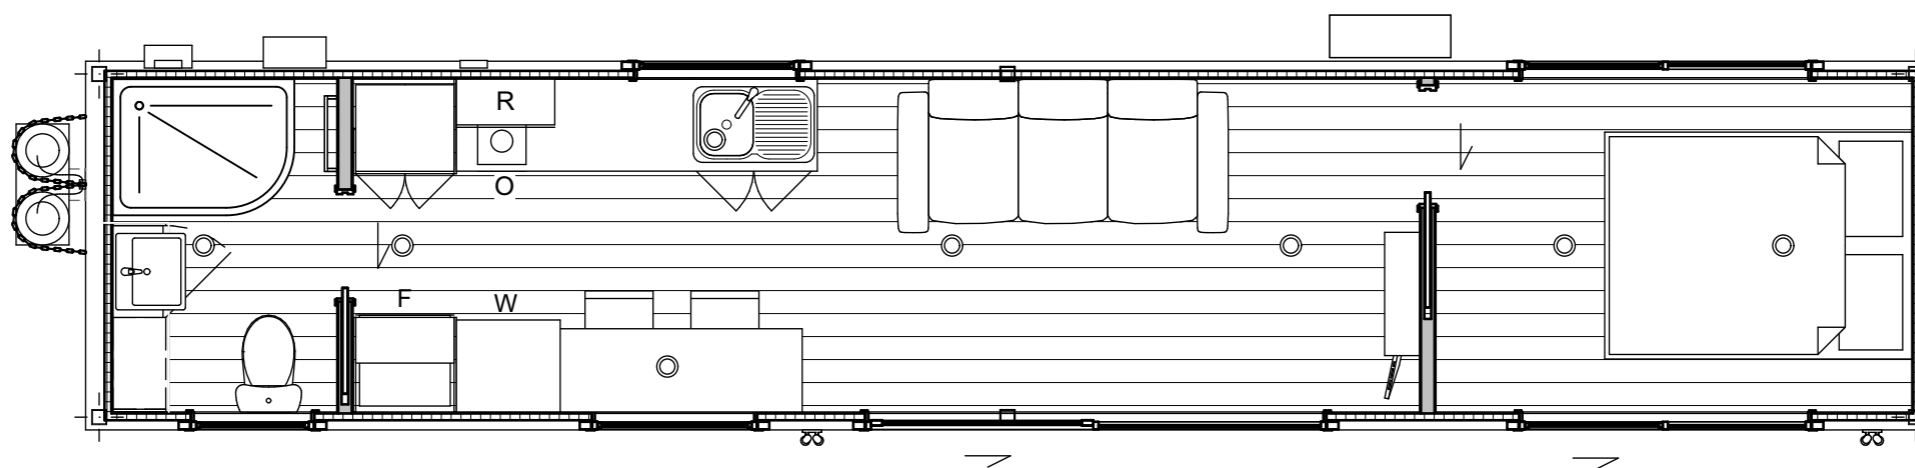

FRONT VIEW

REAR VIEW

PLAN

REGISTERED
 DESIGNS
 NOT TO BE COPIED

Not to be copied or duplicated in any form without written consent - Property of Winder's Tinyhouse Factory

Images may show optional extras

Rev	Description	Date
-	Initial Issue	XX.XX.XX

WTF
WINDER'S TINYHOUSE FACTORY

www.winder.co.nz

WILLOWBANK
40ft Container

SHEET TITLE: Presentation Plan
 SCALE: 1:50 @ A3
 ISSUED:
 PROJECT #: #Pln

SHEET
103
 REV -