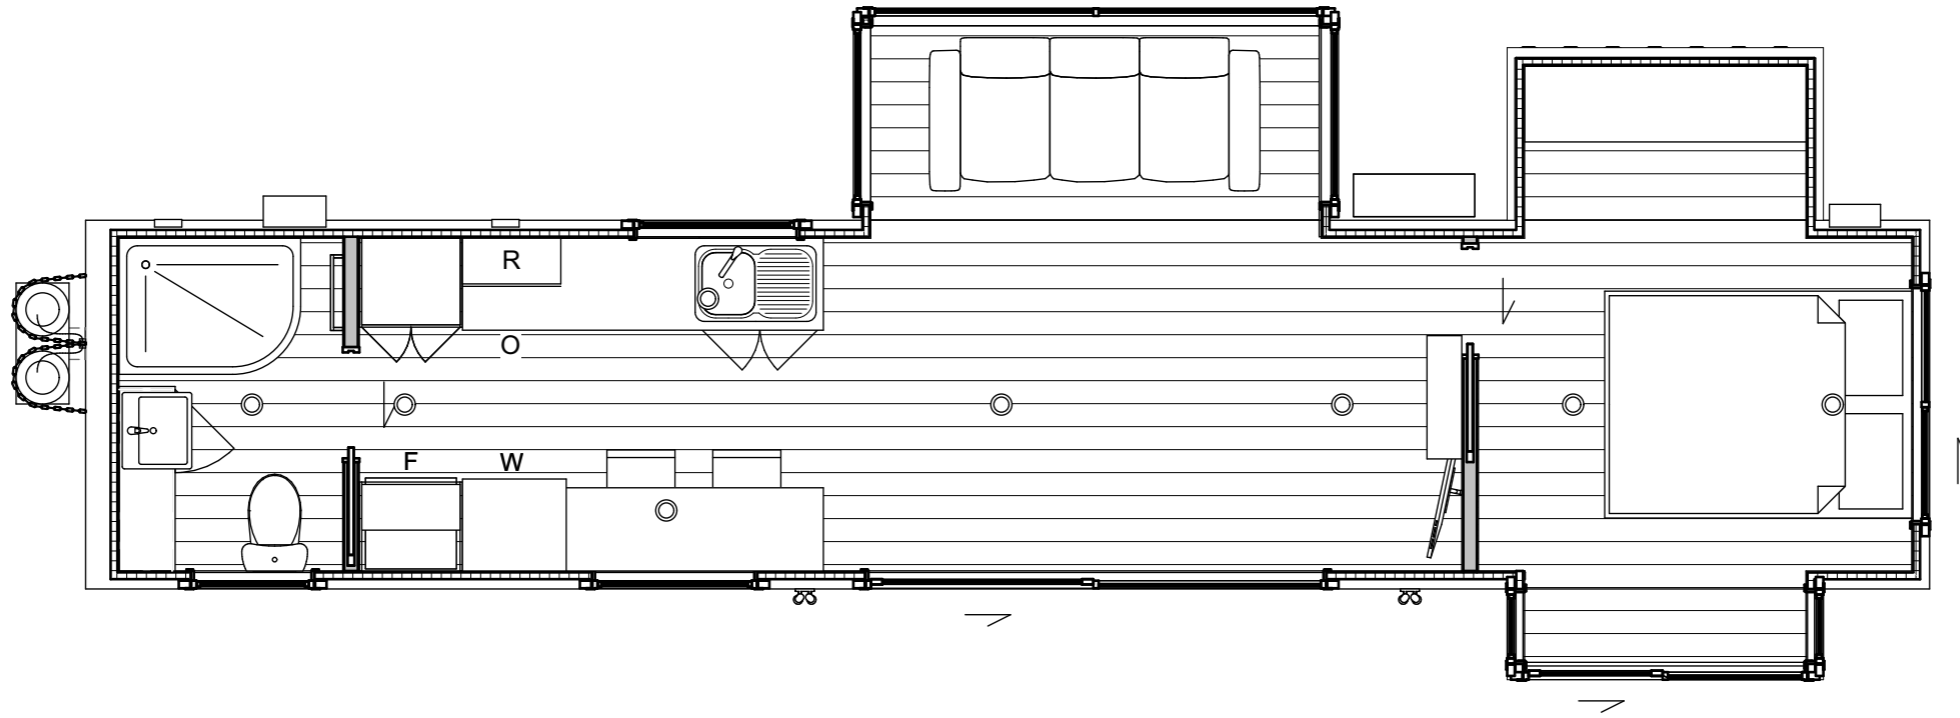

FRONT VIEW

REAR VIEW

PLAN

REGISTERED
 DESIGNS
 NOT TO BE COPIED

Not to be copied or duplicated in any form without written consent - Property of Winder's Tinyhouse Factory

Images may show optional extras

Rev	Description	XX.XX.XX Date
-	Initial Issue	

www.winder.co.nz

DUBLIN BAY
40ft Container

SHEET TITLE: Presentation Plan
 SCALE: 1:50 @ A3
 ISSUED: _____
 PROJECT #: _____ #Pln

SHEET
103
 REV -