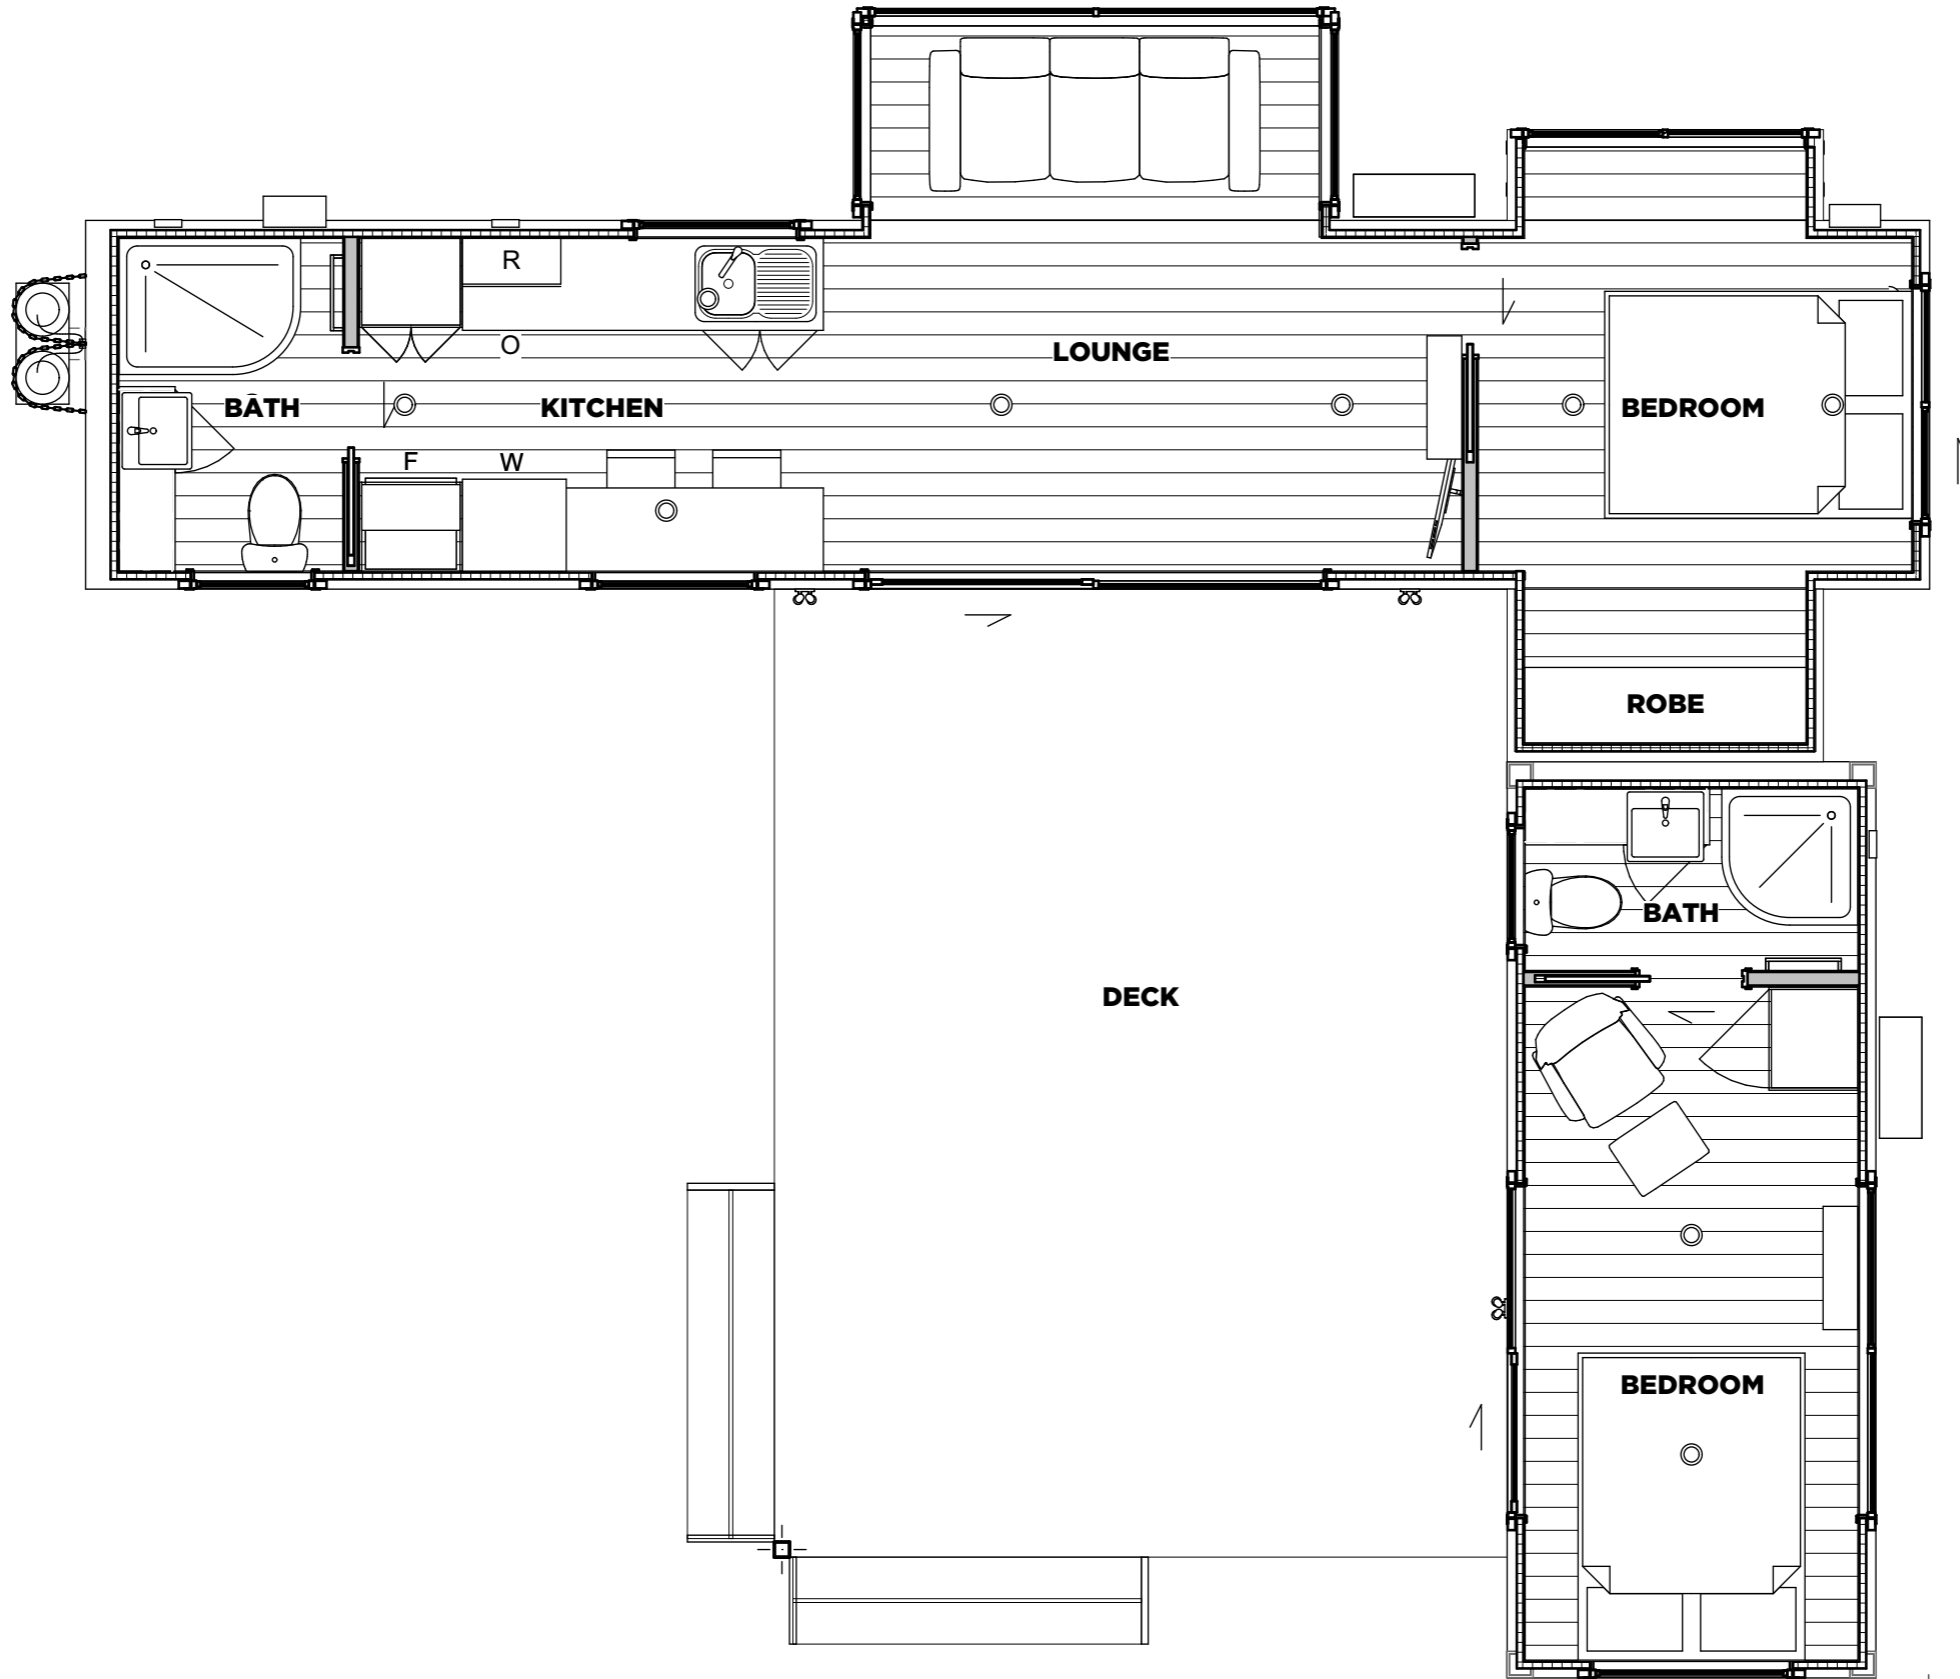

REGISTERED
 DESIGNS
 NOT TO BE COPIED

Not to be copied or duplicated in any form without written consent - Property of Winder's Tinyhouse Factory

Images may show optional extras

Rev	Description	Date
-	Initial Issue	XX.XX.XX

www.winder.co.nz

MITRE PEAK

40ft Container - GLENDHU BAY
 20ft Container - CLUTHA RIDGE (*)

SHEET TITLE: Presentation Plan
 SCALE: 1:50 @ A3
 ISSUED: _____
 PROJECT #: _____ #Pln

SHEET
103
 REV -

FRONT VIEW

BEDROOM VIEW

REAR VIEW

Not to be copied or duplicated in any form without written consent - Property of Winder's Tinyhouse Factory

Images may show optional extras

Rev	Description	Date

WTF
WINDER'S TINYHOUSE FACTORY