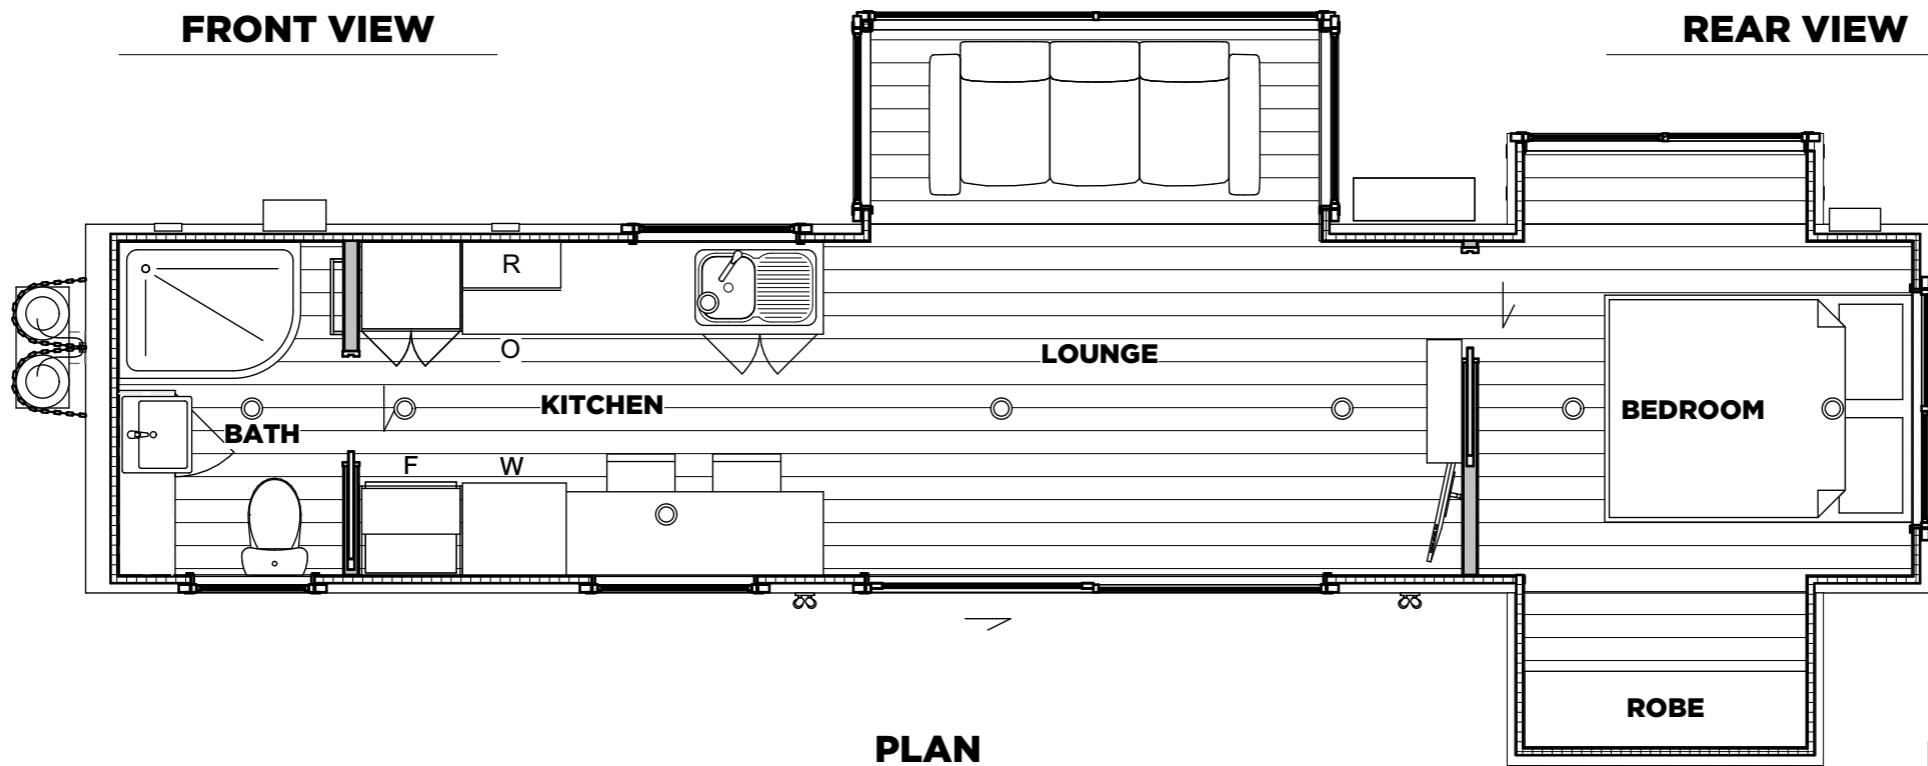

FRONT VIEW

REAR VIEW

PLAN

REGISTERED
 DESIGNS
 NOT TO BE COPIED

Not to be copied or duplicated in any form without written consent - Property of Winder's Tinyhouse Factory

Images may show optional extras

Rev	Description	XX.XX.XX Date
-	Initial Issue	

www.winder.co.nz

GLENDHU BAY
40ft Container

SHEET TITLE: Presentation Plan
 SCALE: 1:50 @ A3
 ISSUED:
 PROJECT #: #Pln

SHEET
103
 REV -