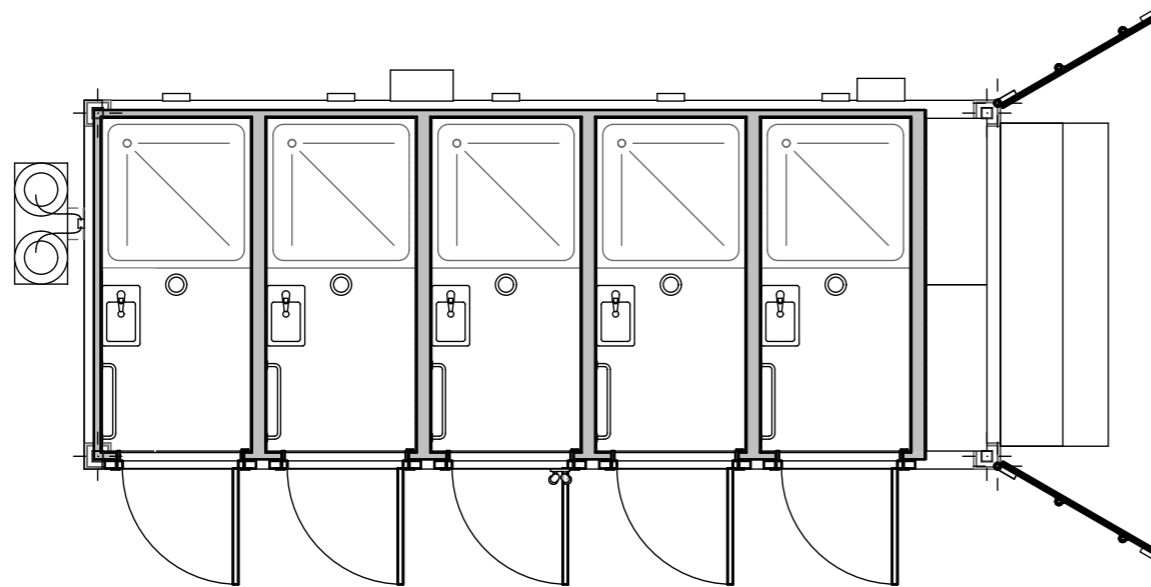

FRONT VIEW

REAR VIEW

PLAN

STORAGE

REGISTERED
 DESIGNS
 NOT TO BE COPIED

Not to be copied - Property of Winder's Tinyhouse Factory

WTF
WINDER'S TINYHOUSE FACTORY

www.winder.co.nz

**SHOWER UNIT (5) +
STORAGE**
20 Ft Container

SHEET TITLE: Presentation Plan
SCALE: 1:50 @ A3
ISSUED: 23/04/2019
PROJECT #: #Pln

SHEET	102
REV	