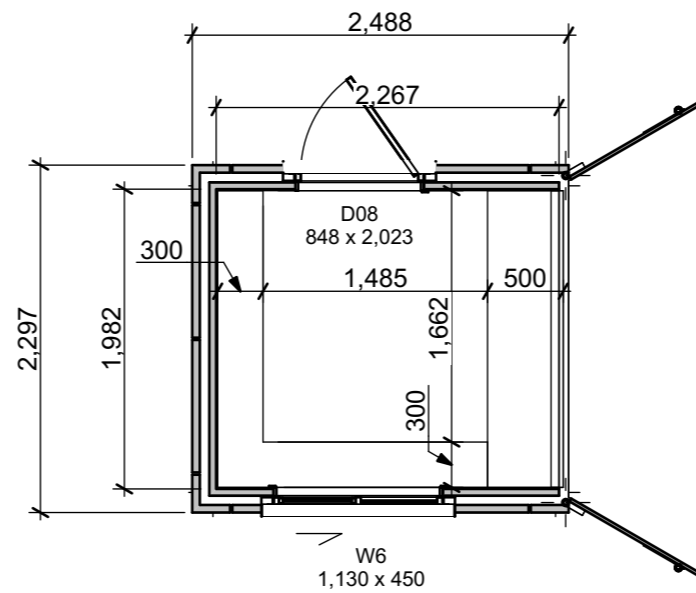

REAR VIEW

FRONT VIEW

PLAN

REGISTERED
 DESIGNS
 NOT TO BE COPIED

Not to be copied - Property of Winder's Tinyhouse Factory

www.winder.co.nz

TASTING ROOM
8 Ft Container

SHEET TITLE: Presentation Plan	
SCALE: 1:50 @ A3	
ISSUED:	23/04/2019
PROJECT #:	#Pln