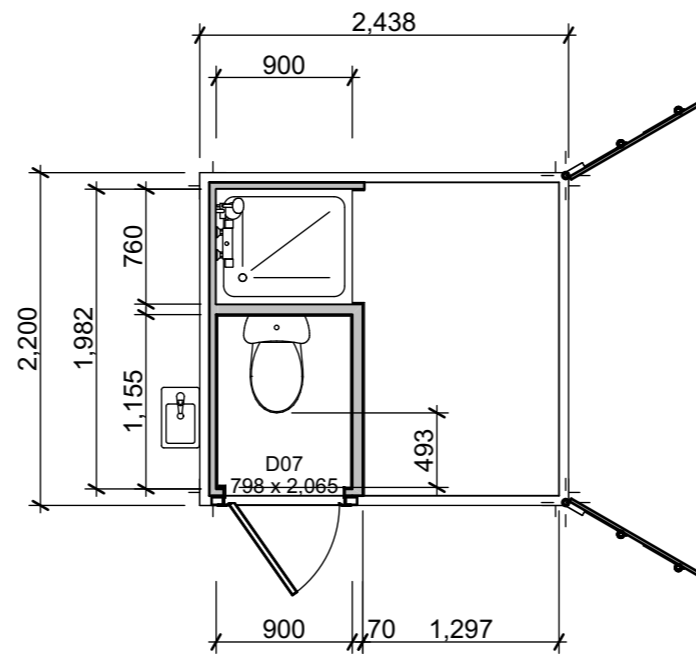

REAR VIEW

FRONT VIEW

PLAN

REGISTERED
 DESIGNS
 NOT TO BE COPIED

Not to be copied - Property of Winder's Tinyhouse Factory

www.winder.co.nz

8FT BUILDERS HUT
8 Ft Container

SHEET TITLE: Presentation Plan	
SCALE: 1:50 @ A3	
ISSUED:	23/04/2019
PROJECT #:	#Pln